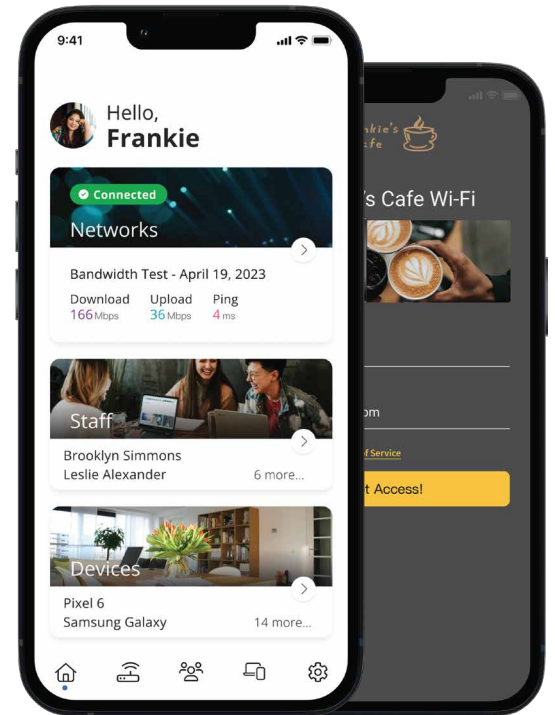

Kickstarter

120/20 Mbps \$119.95

Our **Kickstarter Plan** gives you a safe and secure Wi-Fi experience with all of the essential features included.

Included	WTC
Wi-Fi 6	✓
Cellular Backup	✓
Network Security	✓
Isolated POS Network	✓
Dedicated Staff Network	✓
Customer Network	✓
Content Restrictions	✓
Branded Guest Wi-Fi Portal	✓
Self-Management	CommandWorx
Local Support	✓