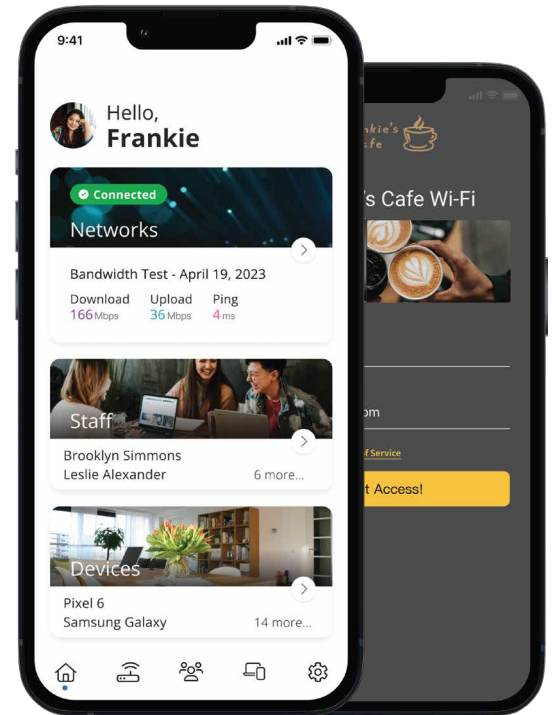

### Kickstarter

500 Mbps \$119.95

Our **Kickstarter Plan** gives you a safe and secure Wi-Fi experience with all of the essential features included.

Included	WTC
Wi-Fi 6	✓
Cellular Backup	✓
Network Security	✓
Isolated POS Network	✓
Dedicated Staff Network	✓
Customer Network	✓
Content Restrictions	✓
Branded Guest Wi-Fi Portal	✓
Self-Management	CommandWorx
Local Support	✓